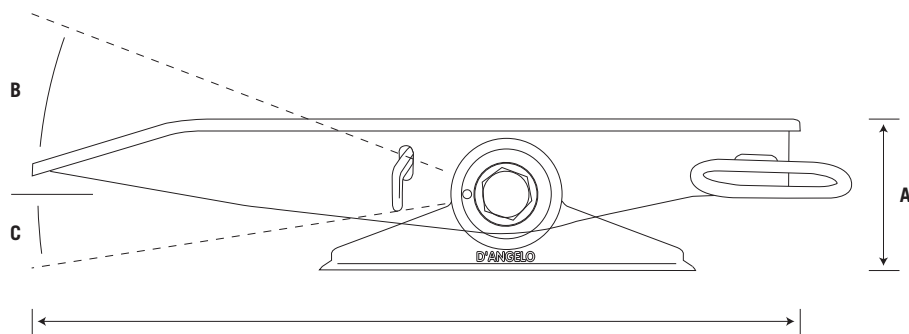

MAXI HD 50/75/90

Top:	<i>Maxi HD</i>
Jaw / Kingpin Size:	<i>50mm, 75mm and 90mm</i>
Standards:	<i>Tested to ADR 62/01</i>
CRN:	<i>32372</i>
D-Rating:	<i>300kN</i>
Weight:	<i>168kg</i>

Pedestal Type	Pedestal Part No.	Assembly Height* (A)	Oscillation (B)	Oscillation (C)
73mm	PDEPEDW75	143mm	9°	10°
95mm	PDEPEDW95	165mm	12°	15°
118mm	PDEPEDW118	188mm	-	-
128mm	PDEPEDW130	198mm	18°	22°
163mm	PDEPEDW160	230mm	18°	22°

* Add 5mm for Greaseless models

Standard Bottom Assembly Dimension Reference

Assembly	Height (mm)	Width (mm)	Length (mm)	Weight (kg)
Fixed Plate (12mm / 16mm)	12mm / 16mm	1050mm	700mm	-
Single Row Ballrace	84mm	1050mm	1100mm	-
High Profile Ballrace (Mini 50 only)	105mm	1050mm	1100mm	-
Double Row Ballrace	114mm	1050mm	1100mm	-
Fixed Slide Rail	44mm	1045mm	1500mm	-
Ballrace Slide Rail	60mm + Ballrace Ass.	1045mm	2100mm	-
12" Greasy Plate	37mm	1050mm	1100mm	-
12" Greasy Plate Slide Rail	60mm + 12" Greasy Plate Ass.	1045mm	2100mm	-